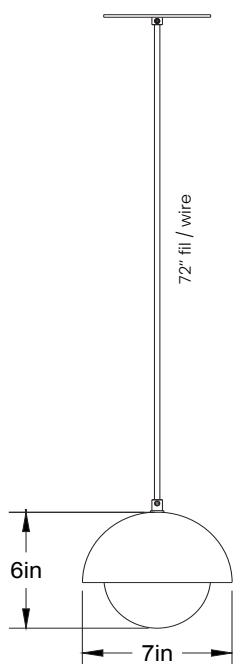

Avant/Front

Dessus/Top