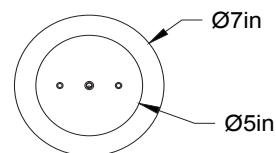

Dessus/Top